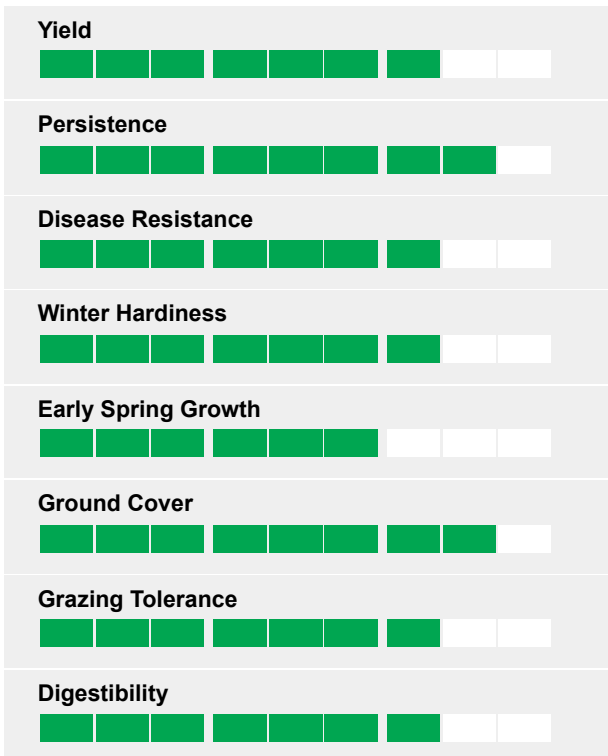

A medium term mixture for cutting and grazing

### A very flexible mixture

- Contains high FIBER ENERGY varieties with excellent forage quality
- High percentage of tetraploids to help fermentation and aid the growth of clovers
- Small Red Clover inclusion to help with nitrogen fixation in the early years
- HF Dual Purpose Clover is included at 12% for increased production

### Ratings